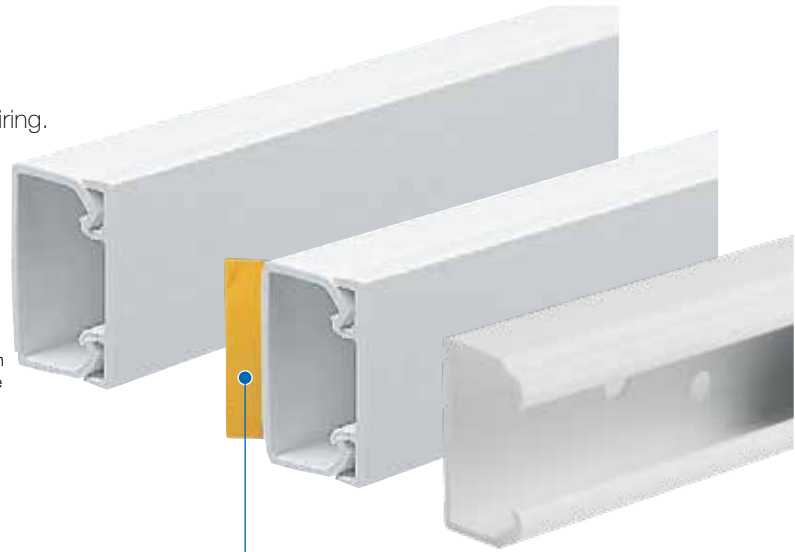

MINI TRUNKING

Mini trunking is an economical feeder trunking system with easy accessibility for wiring and re-wiring.

Product information

- A variety of sizes from 10 x 8mm to 38 x 38mm
- Self-fixing systems and punched systems available
- Punched holes compatible with Firefly fire safety clips*
- Self extinguishing and non-flame propagating PVC-U

Standard Colours		
WH	RD	BN
WH: White RD: Red BN: Brown		

Colour options: Red and Brown solid colour options are available as standard items for selected products. Please indicate when ordering by replacing the WH colour code suffix with either RD for red or BN for brown.

With or without self-fixing tape

See page 102 for quick reference chart

REASSURINGLY RECYCLED

OUR WHITE MINI TRUNKING LENGTHS ARE MANUFACTURED USING OVER 95% RECYCLED MATERIAL.

Standard profiles

code	size	pack
MMT1WH	16 x 16mm	30 x 3m

code	size	pack
MMT2WH	25 x 16mm	30 x 3m
Brown is available as standard colour		

code	size	pack
MMT3WH	38 x 16mm	15 x 3m
Red is available as standard colour		

code	size	pack
MMT4WH	38 x 25mm	15 x 3m
Brown is available as standard colour		

code	size	pack
MMT5WH	50 x 25mm	12 x 3m

code	size	pack
MMT6WH	38 x 38mm	6 x 3m